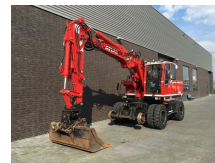

Technical-specifications

Brandstof	Diesel
Vermogen in kw	75
Vermogen in pk	102

€ Op aanvraag