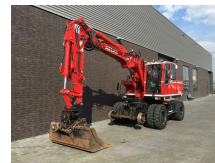

Technical-specifications

Fuel	Diesel
Power kw	75
Power hp	102

€ On request