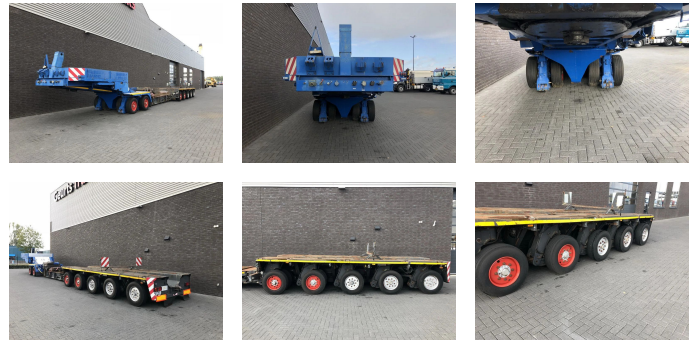

+31 488 74 54 74
info@geurtstrucks.com

Buskesdries 14
6673 DP,
Andelst
netherlands

SCHEUERLE SMDEL TP 2+5 LOWLOADER

General-specifications

Id	1788553
Make	SCHEUERLE
Type	SMDEL TP 2+5 LOWLOADER
Year	2008
Construction	Low loader

Technical-specifications

First registration date	19-06-2008

€ On request

Extras

Anti-lock braking system   Lift axle

Central lubrication