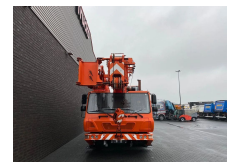

+31 488 74 54 74
info@geurtstrucks.com

Buskesdries 14
6673 DP,
Andelst
netherlands

Grove GMK 2035 E + JIB KRAAN/KRAN/CRANE/GRUA

General-specifications

Id	1789355
Make	Grove
Type	GMK 2035 E + JIB KRAAN/KRAN/CRANE/GRUA
Year	2008
Mileage	192.459 km
Construction	All terrain crane

Technical-specifications

Fuel	Diesel
Vehicle identification number	12031
Lifting height	3.750 cm
Lifting capacity	40.000 kg

€ On request

Extras