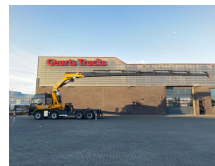

Extras

Air conditioning	Heavy duty engine brake
Air horn	Low-noise
Air suspension	Particulate filter
Aluminium fuel tank	PTO
Anti-lock braking system	Refrigerator
Central locking	Sleeper cab
Coupling	Speed limiter
Cruise control	Stability control
Electrically adjustable door mirrors	Toolbox
Electrically operated windows	Vehicle heater
Fog lights	Visor