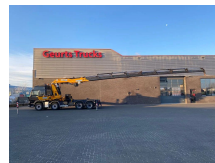

Extras

Air conditioning	Heavy duty engine brake
Air horn	Low-noise
Air suspension	Particulate filter
Aluminium fuel tank	PTO
Anti-lock braking system	Refrigerator
Central locking	Sleeper cab
Coupling	Speed limiter
Cruise control	Stability control
Electrically adjustable door mirrors	Toolbox
Electrically operated windows	Vehicle heater
Fog lights	Visor