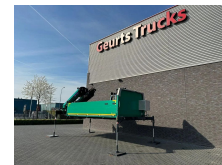

+31 488 74 54 74
info@geurtstrucks.com

Buskesdries 14
6673 DP,
Andelst
netherlands

HMF 2620 K7 KRAAN/KRAN/CRANE/GRUA

General-specifications

Id	1789746
Make	HMF
Type	2620 K7 KRAAN/KRAN/CRANE/GRUA
Year	2017
Mileage	10 km
Construction	Crane
Emissionclass	6

Technical-specifications

Fuel	Diesel
Transmission	Automatic
Axle configuration	8x4
Axle count	4
Weight	1 kg
Lifting height	2.180 cm
Lifting capacity	7.550 kg

Extras

LED lights

Toolbox

€ On request