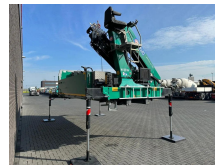

+31 488 74 54 74
info@geurtstrucks.com

Buskesdries 14
6673 DP,
Andelst
netherlands

HMF 2620 K7 KRAAN/KRAN/CRANE/GRUA

General-specifications

Id	1789746
Make	HMF
Type	2620 K7 KRAAN/KRAN/CRANE/GRUA
Year	2017
Mileage	10 km
Construction	Crane
Emissionclass	6

Technical-specifications

Fuel	Diesel
Transmission	Automatic
Axle configuration	8x4
Axle count	4
Weight	1 kg
Lifting height	2.180 cm
Lifting capacity	7.550 kg

Extras

LED lights

Toolbox

€ On request