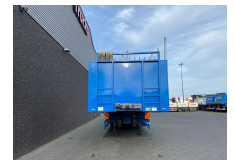

Extras

Air suspension

Lift axle

Anti-lock braking system