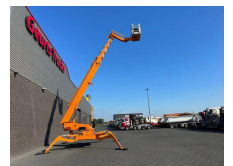

+31 488 74 54 74
info@geurtstrucks.com

Buskesdries 14
6673 DP,
Andelst
netherlands

Teupen LEO 36T TELESCOPIC SPIDER HOOGWERKER/ARBEITSBUHNE/AERIAL WORK PLATFORM DIESEL/ELECTRIC

General-specifications

Id	1789822
Make	Teupen
Type	LEO 36T TELESCOPIC SPIDER HOOGWERKER/ARBEITSBUHNE/AERIAL WORK PLATFORM DIESEL/ELECTRIC
Year	2016
Operating hours	1.900
Construction	Aerial platform

Technical-specifications

Fuel	Diesel / Electric
Lifting height	3.350 cm
Lifting capacity	200 kg

€ On request

Extras