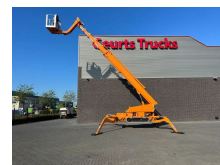

+31 488 74 54 74
info@geurtstrucks.com

Buskesdries 14
6673 DP,
Andelst
netherlands

Teupen LEO 36T TELESCOPIC SPIDER HOOGWERKER/ARBEITSBUHNE/AERIAL WORK PLATFORM DIESEL/ELECTRIC

General-specifications

Id	1789822
Make	Teupen
Type	LEO 36T TELESCOPIC SPIDER HOOGWERKER/ARBEITSBUHNE/AERIAL WORK PLATFORM DIESEL/ELECTRIC
Year	2016
Operating hours	1.900
Construction	Aerial platform

Technical-specifications

Fuel	Diesel / Electric
Lifting height	3.350 cm
Lifting capacity	200 kg

€ On request

Extras