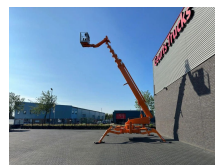

+31 488 74 54 74
info@geurtstrucks.com

Buskesdries 14
6673 DP,
Andelst
netherlands

Teupen LEO 36T TELESCOPIC SPIDER HOOGWERKER/ARBEITSBUHNE/AERIAL WORK PLATFORM DIESEL/ELECTRIC

General-specifications

Id	1789822
Make	Teupen
Type	LEO 36T TELESCOPIC SPIDER HOOGWERKER/ARBEITSBUHNE/AERIAL WORK PLATFORM DIESEL/ELECTRIC
Year	2016
Operating hours	1.900
Construction	Aerial platform

Technical-specifications

Fuel	Diesel / Electric
Lifting height	3.350 cm
Lifting capacity	200 kg

€ On request

Extras