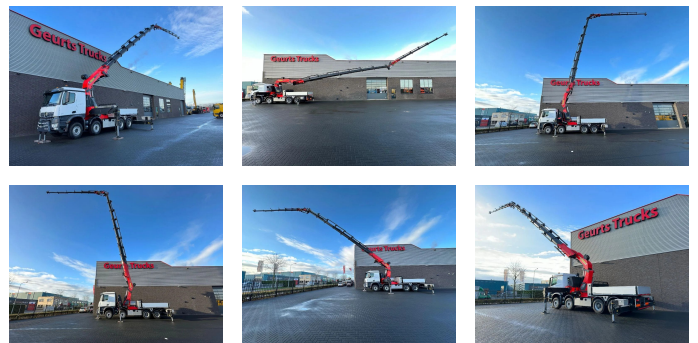

+31 488 74 54 74
info@geurtstrucks.com

Buskesdries 14
6673 DP,
Andelst
netherlands

Mercedes-Benz 8X4 TREKKER-BAKWAGEN COMBI + PALFINGER PK 135.002 G TEC7 + JIB PJ190 E DPS-C NEW/KRAAN/KRAN/CRANE/GRUA

Extras

+31 488 74 54 74
info@geurtstrucks.com

Buskesdries 14
6673 DP,
Andelst
netherlands

General-specifications

Id	1789933
Make	Mercedes-Benz
Type	8X4 TREKKER-BAKWAGEN COMBI + PALFINGER PK 135.002 G TEC7 + JIB PJ190 E DPS-C NEW/KRAAN/KRAN/CRANE/GRUA
Year	2024
Mileage	883 km
Construction	Crane
Emissionclass	6

Technical-specifications

First registration date	12-06-2024
Fuel	Diesel
Transmission	Automatic
Vehicle identification number	1259
Axle configuration	8x4
Axle count	4
Power kw	375
Power hp	510
Lifting height	3.600 cm
Lifting capacity	30.000 kg