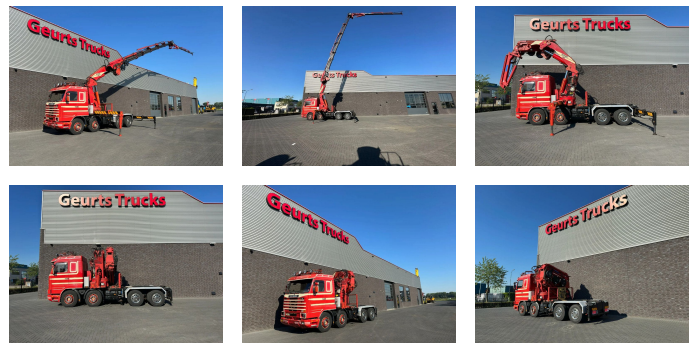

+31 488 74 54 74
info@geurtstrucks.com

Buskesdries 14
6673 DP,
Andelst
netherlands

Scania

8X4 + EFFER 980/6S + JIB 2F73101

KRAAN/KAN/CRANE/GRUA/OLDTIMER/SPECIAL/SHOWTRUCK

General-specifications

Id	1790080
Make	Scania
Type	8X4 + EFFER 980/6S + JIB 2F73101 KRAAN/KAN/CRANE/GRUA/OLDTIMER/SPECIAL/SHOWTRUCK
Year	1995
Mileage	496.525 km
Construction	Crane

Technical-specifications

First registration date	14-12-1995
Fuel	Diesel
Transmission	Manual
Vehicle identification number	1287
Axle configuration	8x4
Axle count	4
Weight	25.540 kg
Power kw	309
Power hp	420
Lifting capacity	17.680 kg