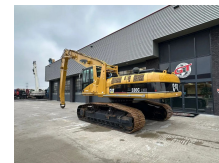

+31 488 74 54 74
info@geurtstrucks.com

Buskesdries 14
6673 DP,
Andelst
netherlands

Caterpillar 330C LMH OVERSLAGKRAAN

General-specifications

Id	1790186
Make	Caterpillar
Type	330C LMH OVERSLAGKRAAN
Year	2005
Operating hours	21.600
Construction	Excavator

Technical-specifications

Fuel	Diesel
Weight	45.700 kg
Cylinder count	6
Power kw	184
Power hp	250

€ On request

Extras